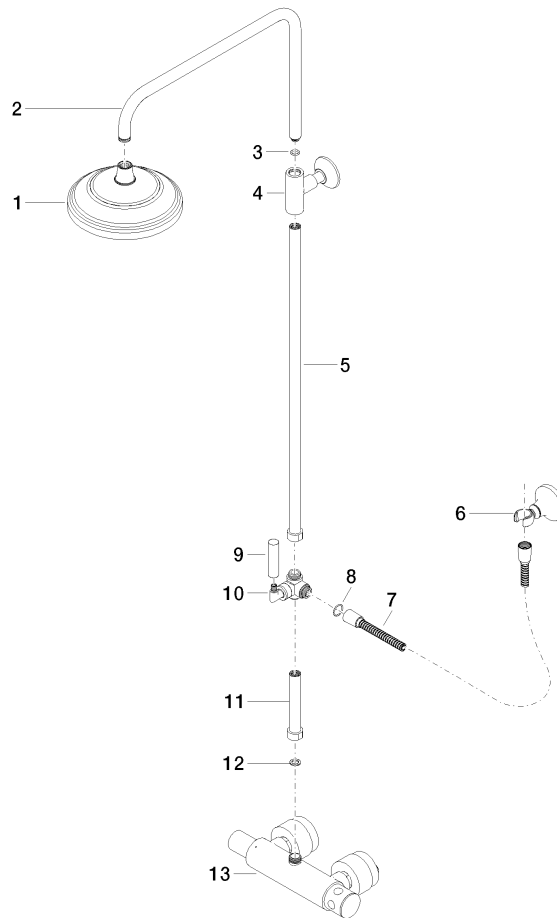

MADISON Showerpipe with shower thermostat without hand shower - Brushed
Durabronz (23kt Gold)

MADISON

34 459 360

Parts for other
finishes can be found
here: [Chrome](#)

MADISON Showerpipe with shower thermostat without hand shower - Brushed Durabronz (23kt Gold)

MADISON

34 459 360

Spare parts list

No.	Item Number	Name	Quantity used	Delivery time
1	04 12 05 038 01-28	shower	1	60
2	04 28 22 101 20-28	spout	1	20
3	90 14 10 011 00 90	seal	1	2
4	90 17 11 037 01-28	holder	1	-
Spare part can no longer be ordered, please order the replacement item				
5	90 28 22 104 00-28	pipe	1	-
Spare part can no longer be ordered, please order the replacement item				
6	90 17 09 045 01-28	diverter	1	-
Spare part can no longer be ordered, please order the replacement item				
7	09 30 30 064-28	screw	1	20
8	09 18 20 011-28	base	1	20
9	09 28 22 013 90	pipe	1	2
10	11 170 370-28	MADISON Lever insert - Brushed Durabronz (23kt Gold)	1	20
11	09 30 30 062-28	screw	1	20
12	09 14 10 122 90	seal	1	2
13	28 104 970-28	Metal shower hose 1/2" x 1/2" x 1250 mm - Brushed Durabronz (23kt Gold)	1	10
14	28 050 410-28	holder	1	60
15	90 28 22 103 00-28	pipe	1	-
Spare part can no longer be ordered, please order the replacement item				
16	90 14 20 002 00 90	seal	1	2
17	04 17 01 044 01-28	fitting	1	20