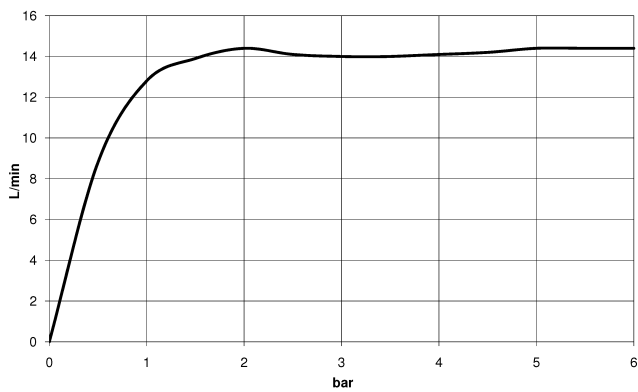

**MADISON Showerpipe with shower thermostat without hand shower - Brushed Durabron (23kt Gold)**

MADISON

34 459 360

- shower with fixed riser projection 420mm
- rain shower Ø 200 mm
- rain shower with anti-scale system
- max. rainshower flow 14 l/min
- Function from: 8 l/min
- rotary diverter for fixed-riser shower/hand shower
- height of fittings up to rain shower (bottom edge) 985mm
- height of fittings up to top edge of elbow 1160mm
- two-part push-on rosette Ø 65 mm
- rosette for shower holder Ø 65mm
- rosette for wall mounting Ø 60mm
- gauge 150 mm - 13 mm
- metal shower hose 1250mm with integrated anti-twist protection
- 1/2" connection
- Pipe diameter 20 mm

Intrinsic protection against back flow.

NOTE: The handles must be ordered separately from the fittings!

34 459 360  
1:10

**Flow rate chart**

**Certificates**

LGA\_38665.

MADISON Showerpipe with shower thermostat without hand shower - Brushed  
Durabronz (23kt Gold)