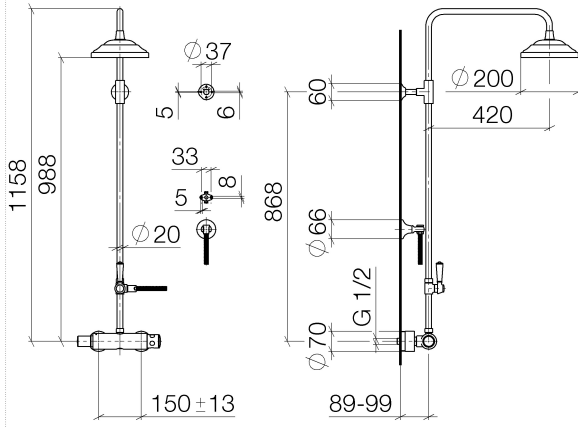

**MADISON Showerpipe with shower thermostat without hand shower - Brushed Durabron (23kt Gold)**

MADISON

34 459 360

- shower with fixed riser projection 420mm
- rain shower Ø 200 mm
- rain shower with anti-scale system
- max. rainshower flow 14 l/min
- Function from: 8 l/min
- rotary diverter for fixed-riser shower/hand shower
- height of fittings up to rain shower (bottom edge) 985mm
- height of fittings up to top edge of elbow 1160mm
- two-part push-on rosette Ø 65 mm
- rosette for shower holder Ø 65mm
- rosette for wall mounting Ø 60mm
- gauge 150 mm - 13 mm
- metal shower hose 1250mm with integrated anti-twist protection
- 1/2" connection
- Pipe diameter 20 mm

Intrinsic protection against back flow.

NOTE: The handles must be ordered separately from the fittings!

34 459 360  
1:10

**Flow rate chart**

**Certificates**

LGA\_38665.

MADISON Showerpipe with shower thermostat without hand shower - Brushed  
Durabronz (23kt Gold)

## Spare parts list

No.	Item Number	Name	Quantity used	Delivery time
1	04 12 05 038 01-28	shower	1	60
2	04 28 22 101 20-28	spout	1	20
3	90 14 10 011 00 90	seal	1	2
4	90 17 11 037 01-28	holder	1	-
Spare part can no longer be ordered, please order the replacement item				
5	90 28 22 104 00-28	pipe	1	-
Spare part can no longer be ordered, please order the replacement item				
6	90 17 09 045 01-28	diverter	1	-
Spare part can no longer be ordered, please order the replacement item				
7	09 30 30 064-28	screw	1	20
8	09 18 20 011-28	base	1	20
9	09 28 22 013 90	pipe	1	2
10	11 170 370-28	MADISON Lever insert - Brushed Durabronz (23kt Gold)	1	20
11	09 30 30 062-28	screw	1	20
12	09 14 10 122 90	seal	1	2
13	28 104 970-28	Metal shower hose 1/2" x 1/2" x 1250 mm - Brushed Durabronz (23kt Gold)	1	10
14	28 050 410-28	holder	1	60
15	90 28 22 103 00-28	pipe	1	-
Spare part can no longer be ordered, please order the replacement item				
16	90 14 20 002 00 90	seal	1	2
17	04 17 01 044 01-28	fitting	1	20